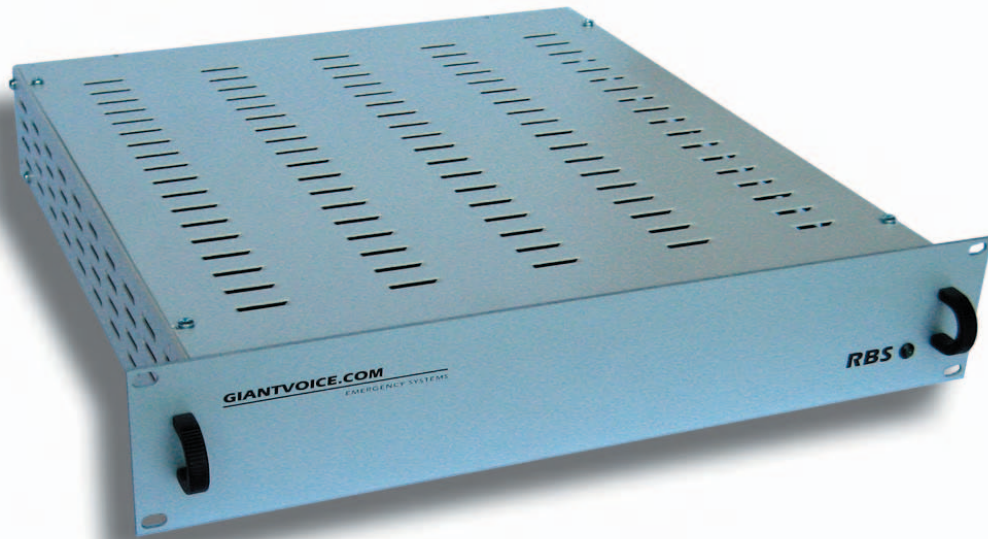

GIANT VOICE® Radio Base Station

The top solution for dependable radio communication

GV-RBS

The Giant Voice Radio Base Station provides reliable radio communication solutions between your control centre and your warning system. The GV-RBS meets the specific system requirements for your Whelen and Giant voice warning system for easy installation and operation.

The GV-RBS is based on high standard radios in the Motorola GM300 series, which features versatile frequency span for both VHF and UHF frequencies convenient for customised solutions to fit your specific needs.

The GV-RBS matches the in and outgoing signal levels for the Whelen E2010 Encoder and the Giant Voice Emergency Management Software which combined with the Dual Voltage power supply makes it a straightforward plug and play solution.

Operating temperature: -30 to 70 C°

Dimensions

Height:	2 units
Width:	19 inches
Depth:	18.5 inches (47 cm)
Weight:	8.2 kg

Ordering information:

GV-RBS VHF

GV-RBS UHF

GV-RBS LEPB

Public Warning Products